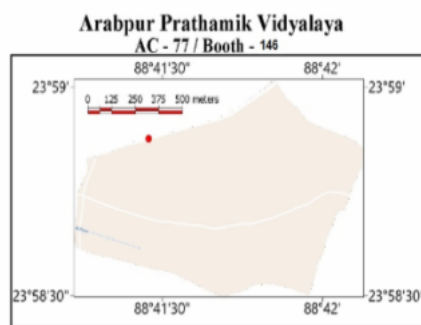

Nazri Naksha

Google Map View