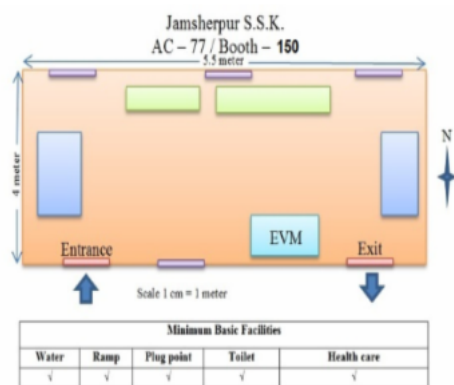

Nazri Naksha

Google Map View

Polling Station Building Front View

Polling Station Front View

Cad View

Key MAP View