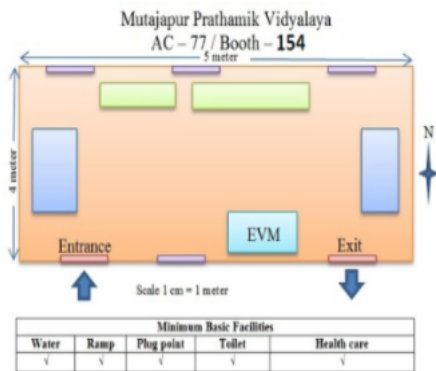

Nazri Naksha

Google Map View

Polling Station Building Front View

Polling Station Front View

Cad View

Key MAP View