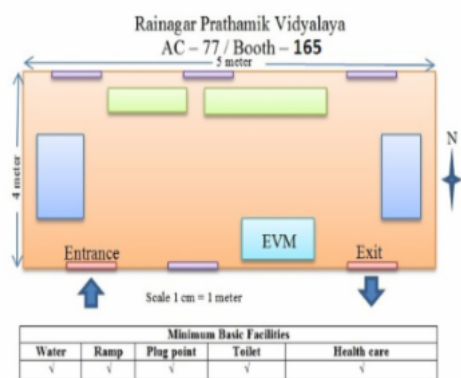

Nazri Naksha

Google Map View

Polling Station Building Front View

Polling Station Front View

Cad View

Key MAP View