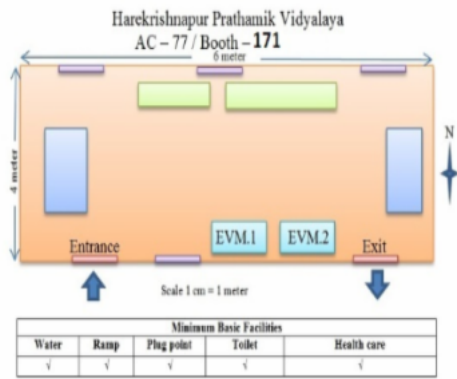

Nazri Naksha

Google Map View

Polling Station Building Front View

Polling Station Front View

Cad View

Key MAP View