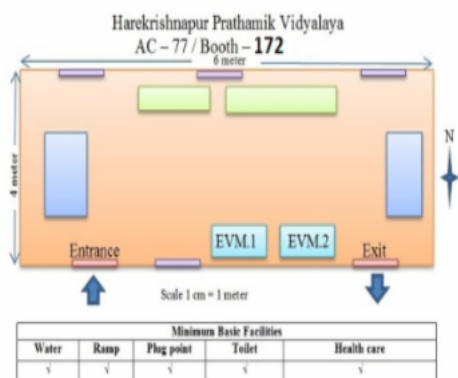

Nazri Naksha

Google Map View

Polling Station Building Front View

Polling Station Front View

Cad View

Key MAP View