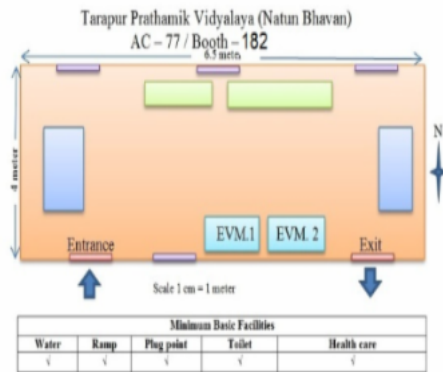

Nazri Naksha

Google Map View

Gopalpur Prathamik Vidyalaya (Natun Bhavan) (Room No.-1)
AC_77 / Booth No. - 182

Polling Station Building Front View

Polling Station Front View

Cad View

Key MAP View