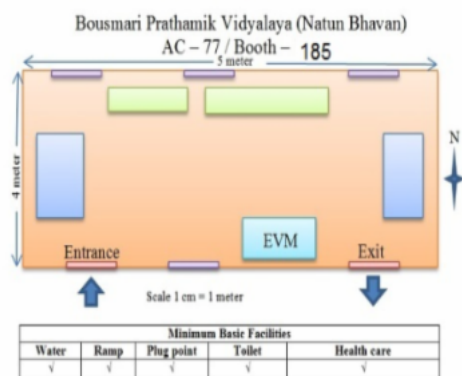

Nazri Naksha

Google Map View

Polling Station Building Front View

Polling Station Front View

Cad View

Key MAP View