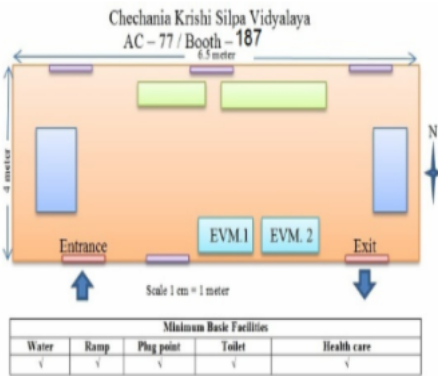

Nazri Naksha

Google Map View

Polling Station Building Front View

Polling Station Front View

Cad View

Key MAP View