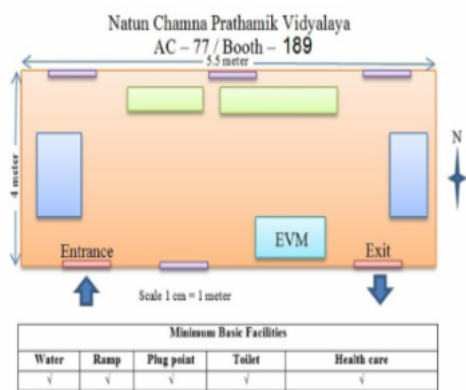

Nazri Naksha

Google Map View

Polling Station Building Front View

Polling Station Front View

Cad View

Key MAP View