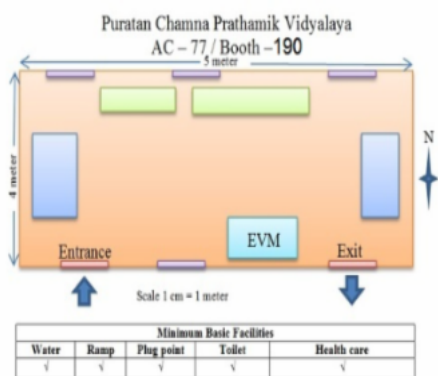

Nazri Naksha

Google Map View

Polling Station Building Front View

Polling Station Front View

Cad View

Key MAP View