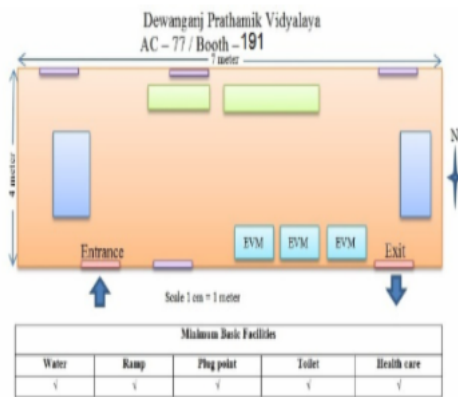

Nazri Naksha

Google Map View

Polling Station Building Front View

Polling Station Front View

Cad View

Key MAP View