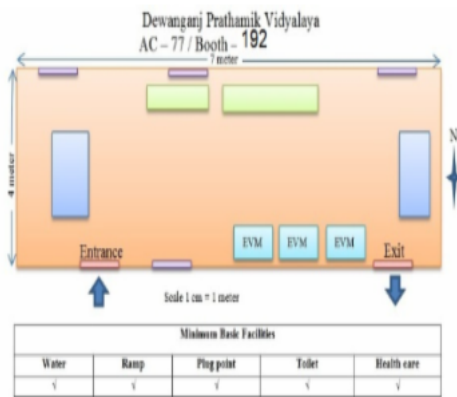

Nazri Naksha

Google Map View

Polling Station Building Front View

Polling Station Front View

Cad View

Key MAP View