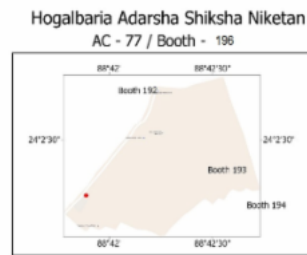

Nazri Naksha

Google Map View