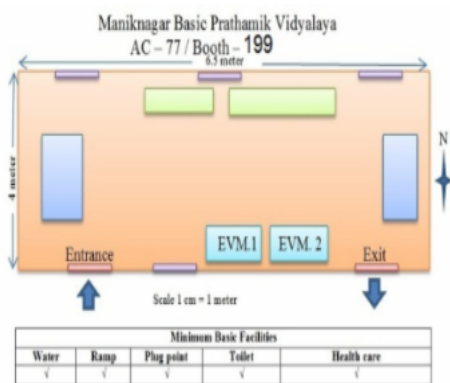

Nazri Naksha

Google Map View

Polling Station Building Front View

Polling Station Front View

Cad View

Key MAP View