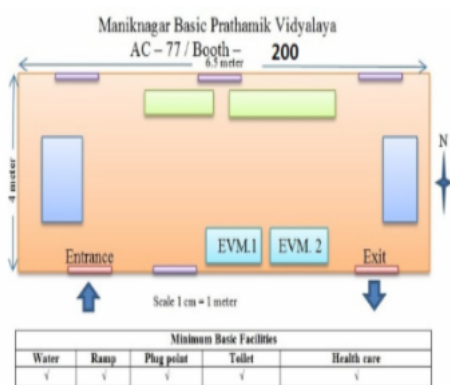

Nazri Naksha

Google Map View

Polling Station Building Front View

Polling Station Front View

Cad View

Key MAP View