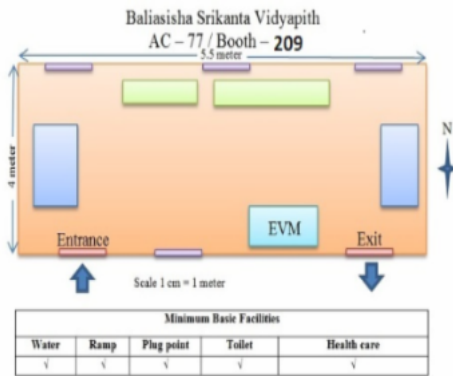

Nazri Naksha

Google Map View

Polling Station Building Front View

Polling Station Front View

Cad View

Key MAP View