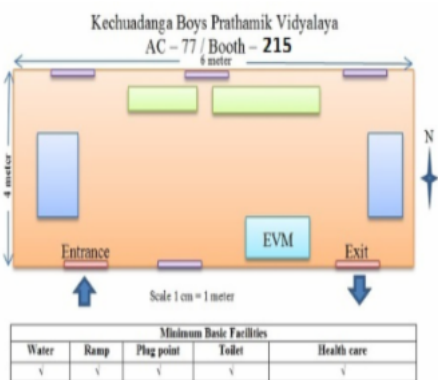

Nazri Naksha

Google Map View

Polling Station Building Front View

Polling Station Front View

Cad View

Key MAP View