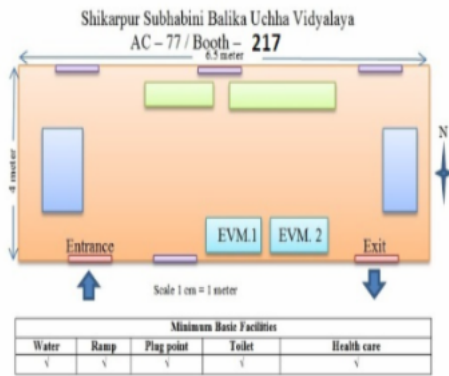

Nazri Naksha

Google Map View

Polling Station Building Front View

Polling Station Front View

Cad View

Key MAP View