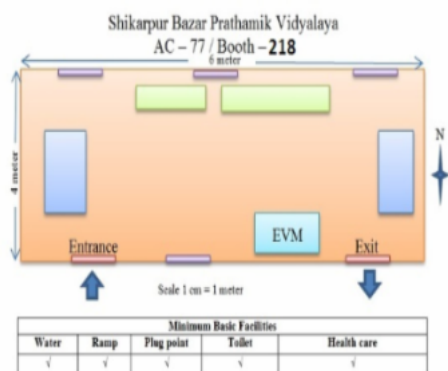

Nazri Naksha

Google Map View

Polling Station Building Front View

Polling Station Front View

Cad View

Key MAP View