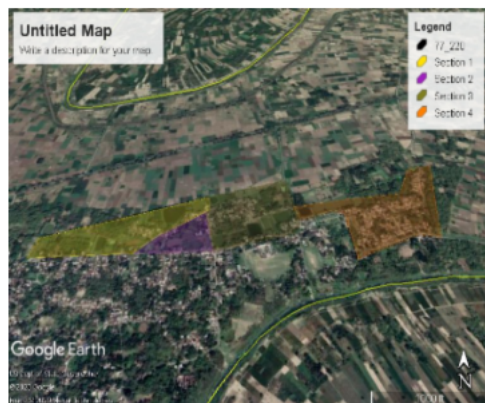

Nazri Naksha

Google Map View