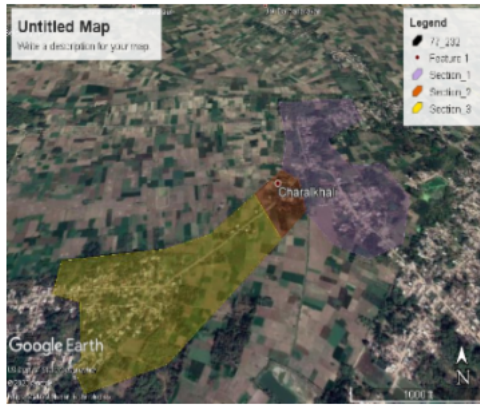

Nazri Naksha

Google Map View