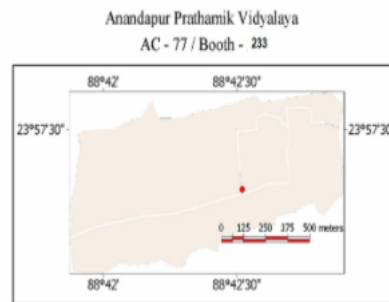

Nazri Naksha

Google Map View