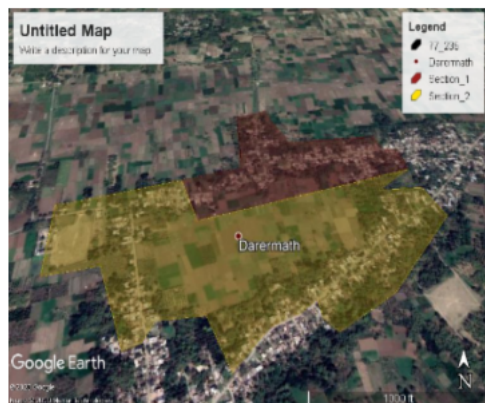

Nazri Naksha

Google Map View