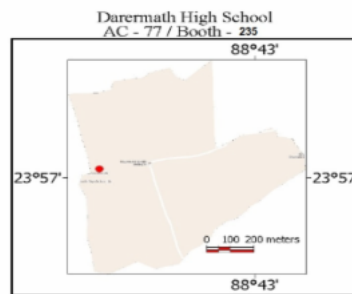

Nazri Naksha

Google Map View