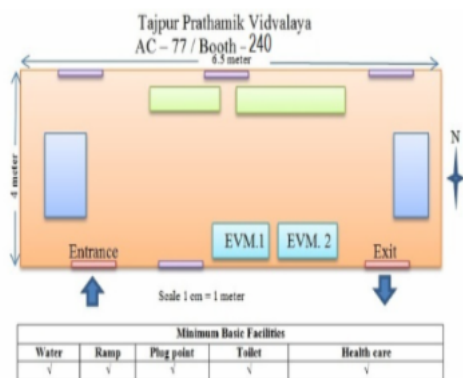

Nazri Naksha

Google Map View

Polling Station Building Front View

Polling Station Front View

Cad View

Key MAP View