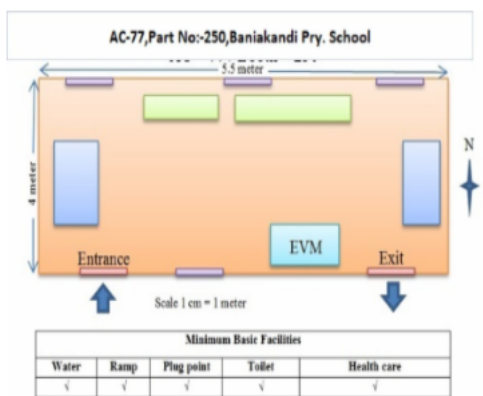

Nazri Naksha

Google Map View

Polling Station Building Front View

Polling Station Front View

Cad View

Key MAP View