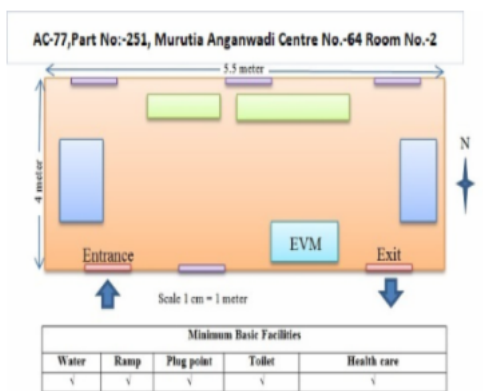

Nazri Naksha

Google Map View

Polling Station Building Front View

Polling Station Front View

Cad View

Key MAP View