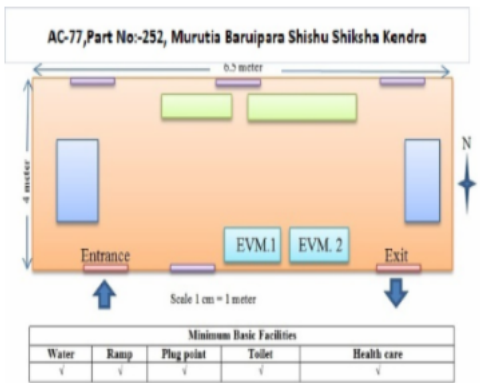

Nazri Naksha

Google Map View

AC-77,Part No:-252, Murutia Baruipara Shishu Shiksha Kendra

Polling Station Building Front View

Polling Station Front View

Cad View

Key MAP View