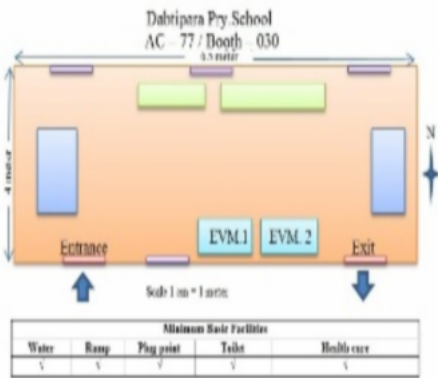

Nazri Naksha

Google Map View

Polling Station Building Front View

Polling Station Front View

Cad View

Key MAP View