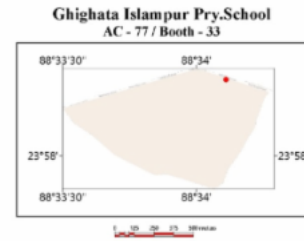

Nazri Naksha

Google Map View