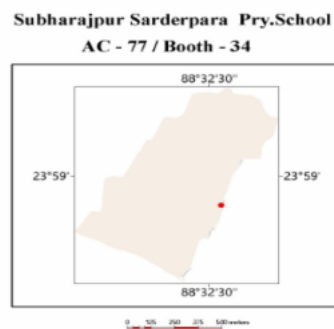

Nazri Naksha

Google Map View