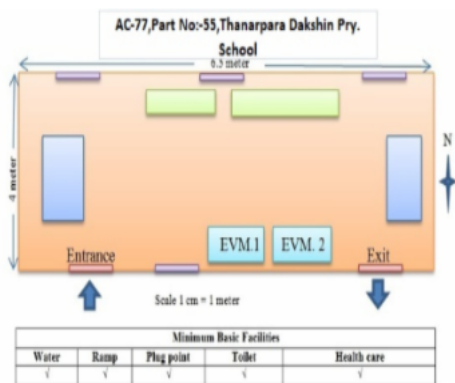

Nazri Naksha

Google Map View

Polling Station Building Front View

Polling Station Front View

Cad View

Key MAP View