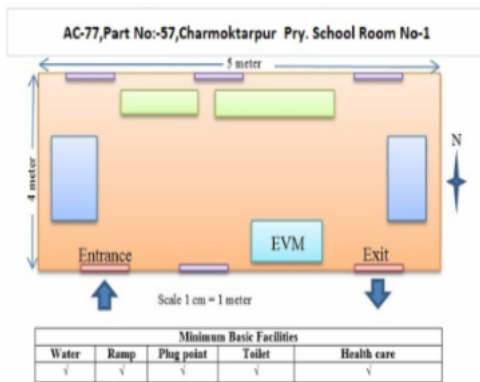

Nazri Naksha

Google Map View

Polling Station Building Front View

Polling Station Front View

Cad View

Key MAP View