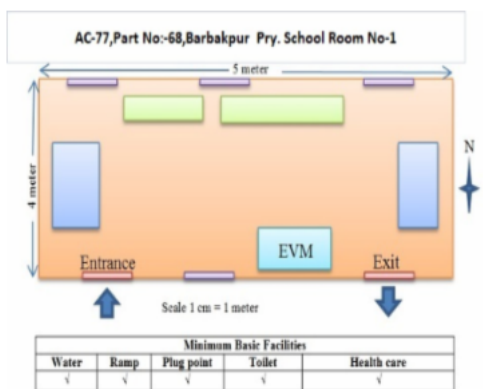

Nazri Naksha

Google Map View

Polling Station Building Front View

Polling Station Front View

Cad View

Key MAP View