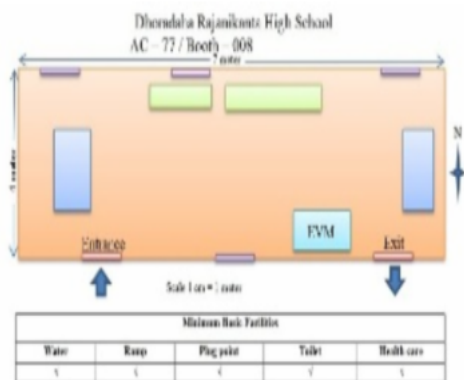

Nazri Naksha

Google Map View

Dhoradaha Rajanikanta High School
AC - 77 / Booth - 08

Polling Station Building Front View

Polling Station Front View

Cad View

Key MAP View