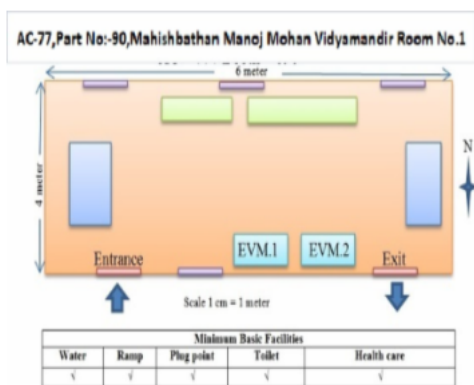

Nazri Naksha

Google Map View

Polling Station Building Front View

Polling Station Front View

Cad View

Key MAP View