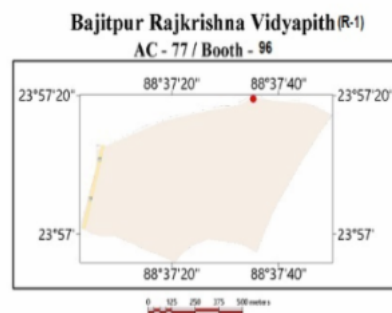

Nazri Naksha

Google Map View