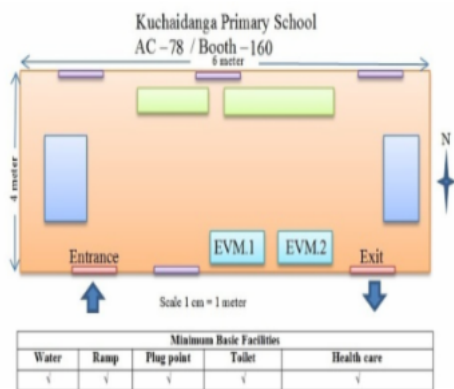

Nazri Naksha

Google Map View

Polling Station Building Front View

Polling Station Front View

Cad View

Key MAP View