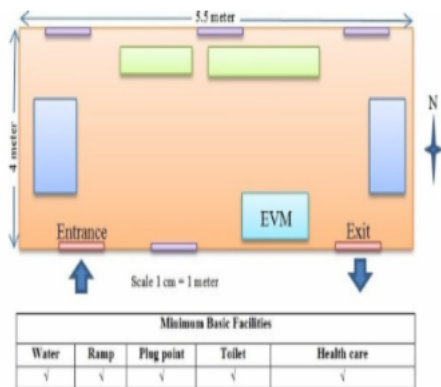

Nazri Naksha

Google Map View

Polling Station Building Front View

Polling Station Front View

Cad View

Key MAP View