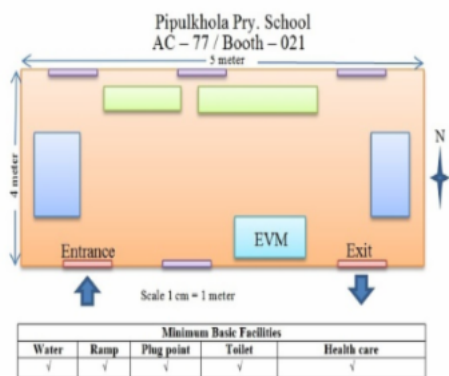

Nazri Naksha

Google Map View

Polling Station Building Front View

Polling Station Front View

Cad View

Key MAP View