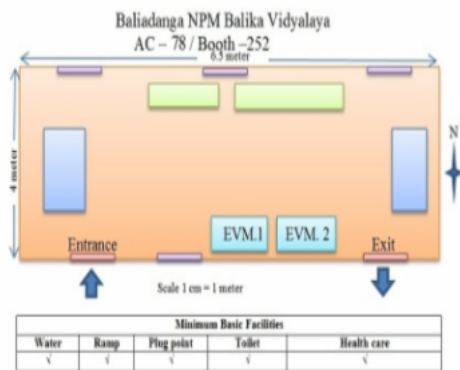

Nazri Naksha

Google Map View

Polling Station Building Front View

Polling Station Front View

Cad View

Key MAP View