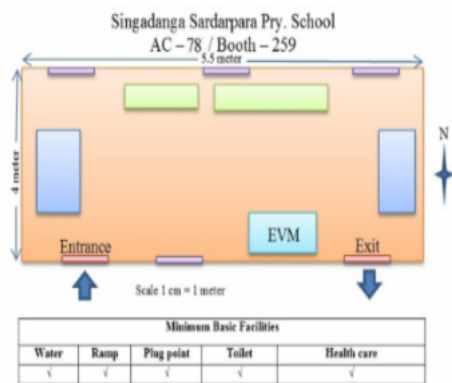

Nazri Naksha

Google Map View

Tehatta Girls Pry. School (Room No. - 2)
(New Building)
AC_78 / Booth No. - 259

Polling Station Building Front View

Polling Station Front View

Cad View

Key MAP View