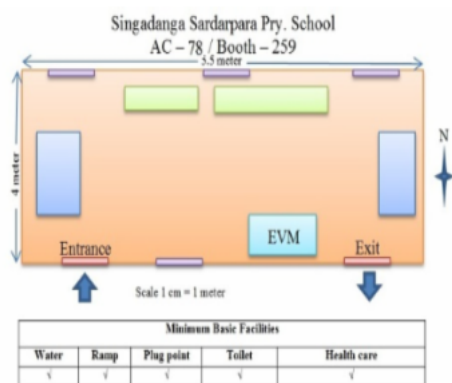

Nazri Naksha

Google Map View

Polling Station Building Front View

Polling Station Front View

Cad View

Key MAP View