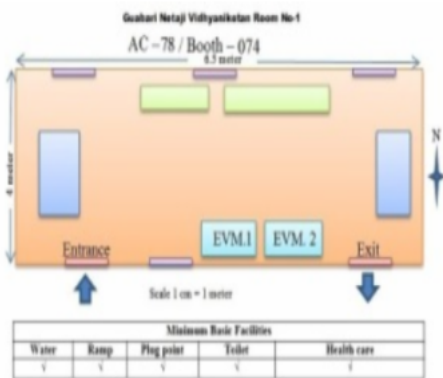

Nazri Naksha

Google Map View

**Guabari Netaji Vidhyaniketan Room No-1
AC_78 / Booth No - 074**

Polling Station Building Front View

Polling Station Front View

Cad View

Key MAP View