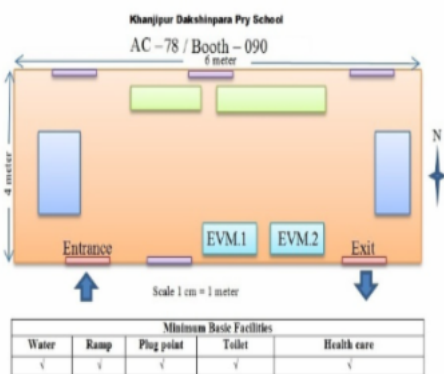

Nazri Naksha

Google Map View

Polling Station Building Front View

Polling Station Front View

Cad View

Key MAP View