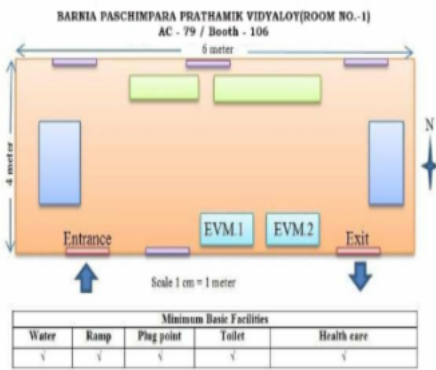

Nazri Naksha

Google Map View

Barnia Paschimpara Prathamik Vidyalaya
AC - 79 / Booth No - 106 (Room No. - 1)

Polling Station Building Front View

Polling Station Front View

Cad View

Key MAP View