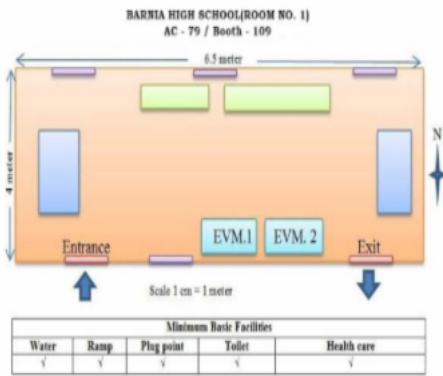

Nazri Naksha

Google Map View

Polling Station Building Front View

Polling Station Front View

Cad View

Key MAP View