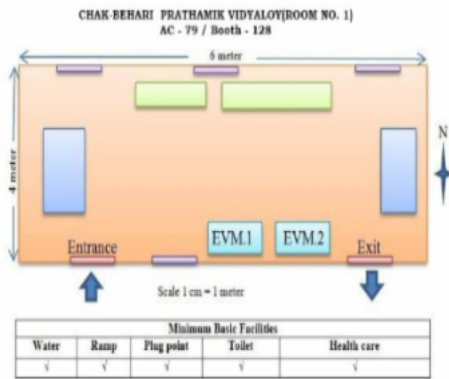

Nazri Naksha

Google Map View

**Chakbehari Prathamik Vidyalay
(Room No. - 1)
AC - 79 / Booth No - 128**

Polling Station Building Front View

Polling Station Front View

Cad View

Key MAP View