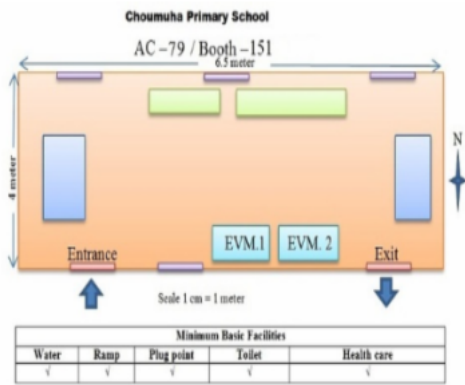

Nazri Naksha

Google Map View

Polling Station Building Front View

Polling Station Front View

Cad View

Key MAP View