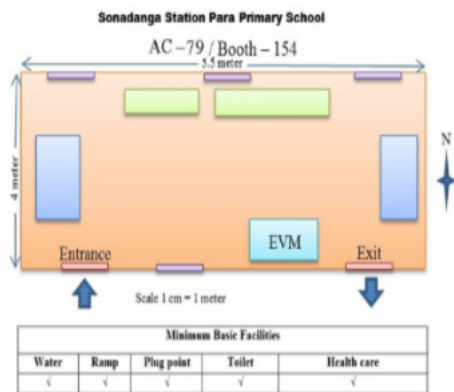

Nazri Naksha

Google Map View

Polling Station Building Front View

Polling Station Front View

Cad View

Key MAP View